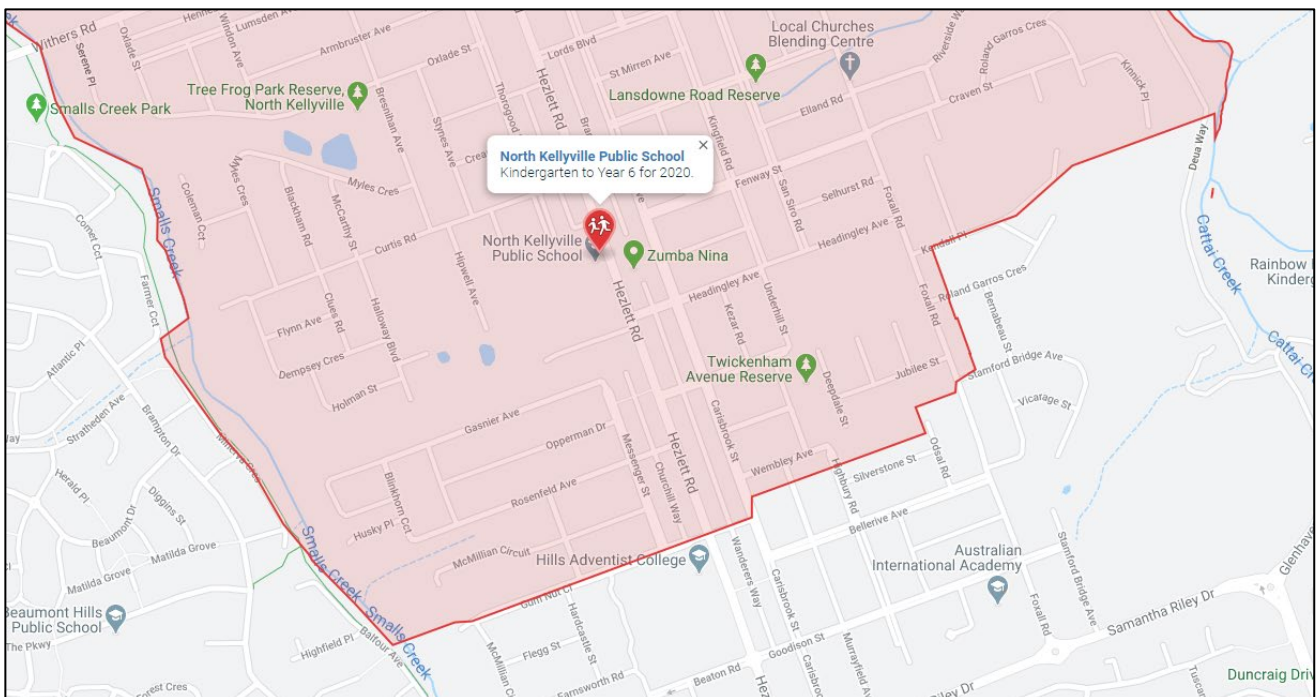

NORTH KELLYVILLE PUBLIC SCHOOL

D R E A M   ◆   B E L I E V E   ◆   S U C C E E D

IMPORTANT IN-TAKE ZONE UPDATE

Dear North Kellyville PS Community,

An intake area adjustment (boundary change) has been approved for North Kellyville Public School. The adjustment means that more students living within walking distance of the school will now be eligible to enrol. This aligns with our school's emphasis on students walking to school as highlighted in our Transport and Access Management Plan. The adjustment has been undertaken in consultation with the Principals of Ironbark Ridge and Beaumont Hills Public Schools.

A small portion has been added to the North Kellyville Public School intake zone south of the school, with Gum Nut Close, Wembley Avenue and Foxall Road bordering the additional small pocket.

Pending non-local applications from families who reside in the additional pocket will now be considered in-area applications. Non-local applications from families outside the catchment zone, unless compelling circumstances are presented, will be directed to their local school.

<https://my.education.nsw.gov.au/school-finder>

Sincerely

Tom Moth
Principal
14 August 2020

North Kellyville PS Southern Border 14 August 2020

Hezlett Road, North Kellyville NSW 2155
Northkellyville-p.school@det.nsw.edu.au

<https://northkellyville-p.schools.nsw.gov.au>
8801 1911